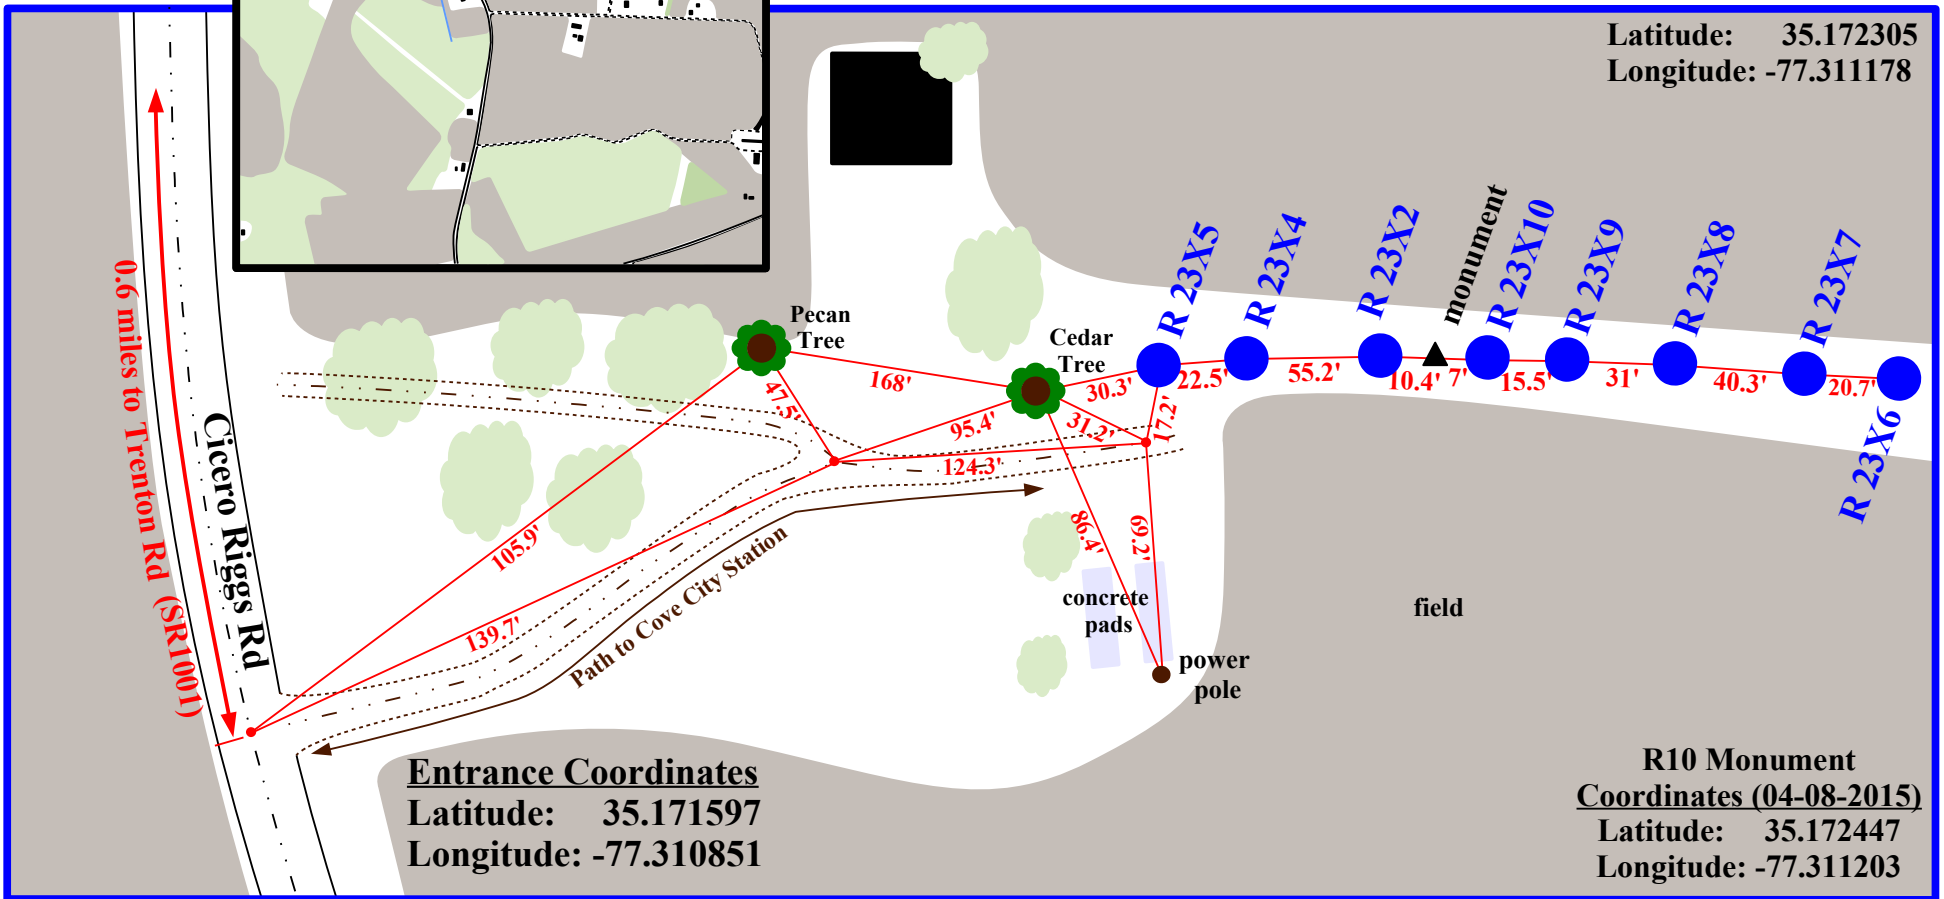

**Site Map (Page 2)**  
**North Carolina**  
**Monitoring Well Network**  
**Cove City Site, R 23X**  
**Cove City, Craven County, NC**

**NOTE: This map is for informational purposes only. It does not authorize any party to enter onto any lands depicted herein.**

Latitude: 35.172305  
 Longitude: -77.311178

Not to Scale