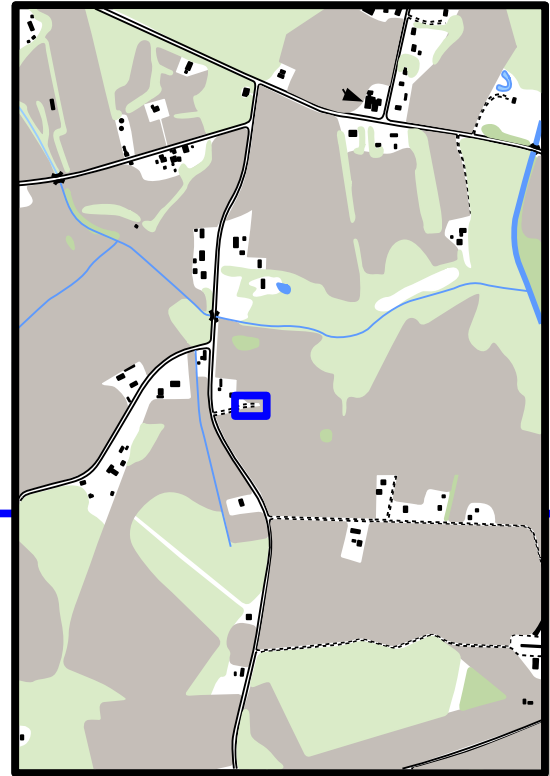

**Site Map (Page 2)**  
**North Carolina**  
**Monitoring Well Network**  
**Cove City Site, R 23X**  
**Cove City, Craven County, NC**

**NOTE: This map is for informational purposes only. It does not authorize any party to enter onto any lands depicted herein.**

Latitude: 35.172305  
 Longitude: -77.311178

Not to Scale